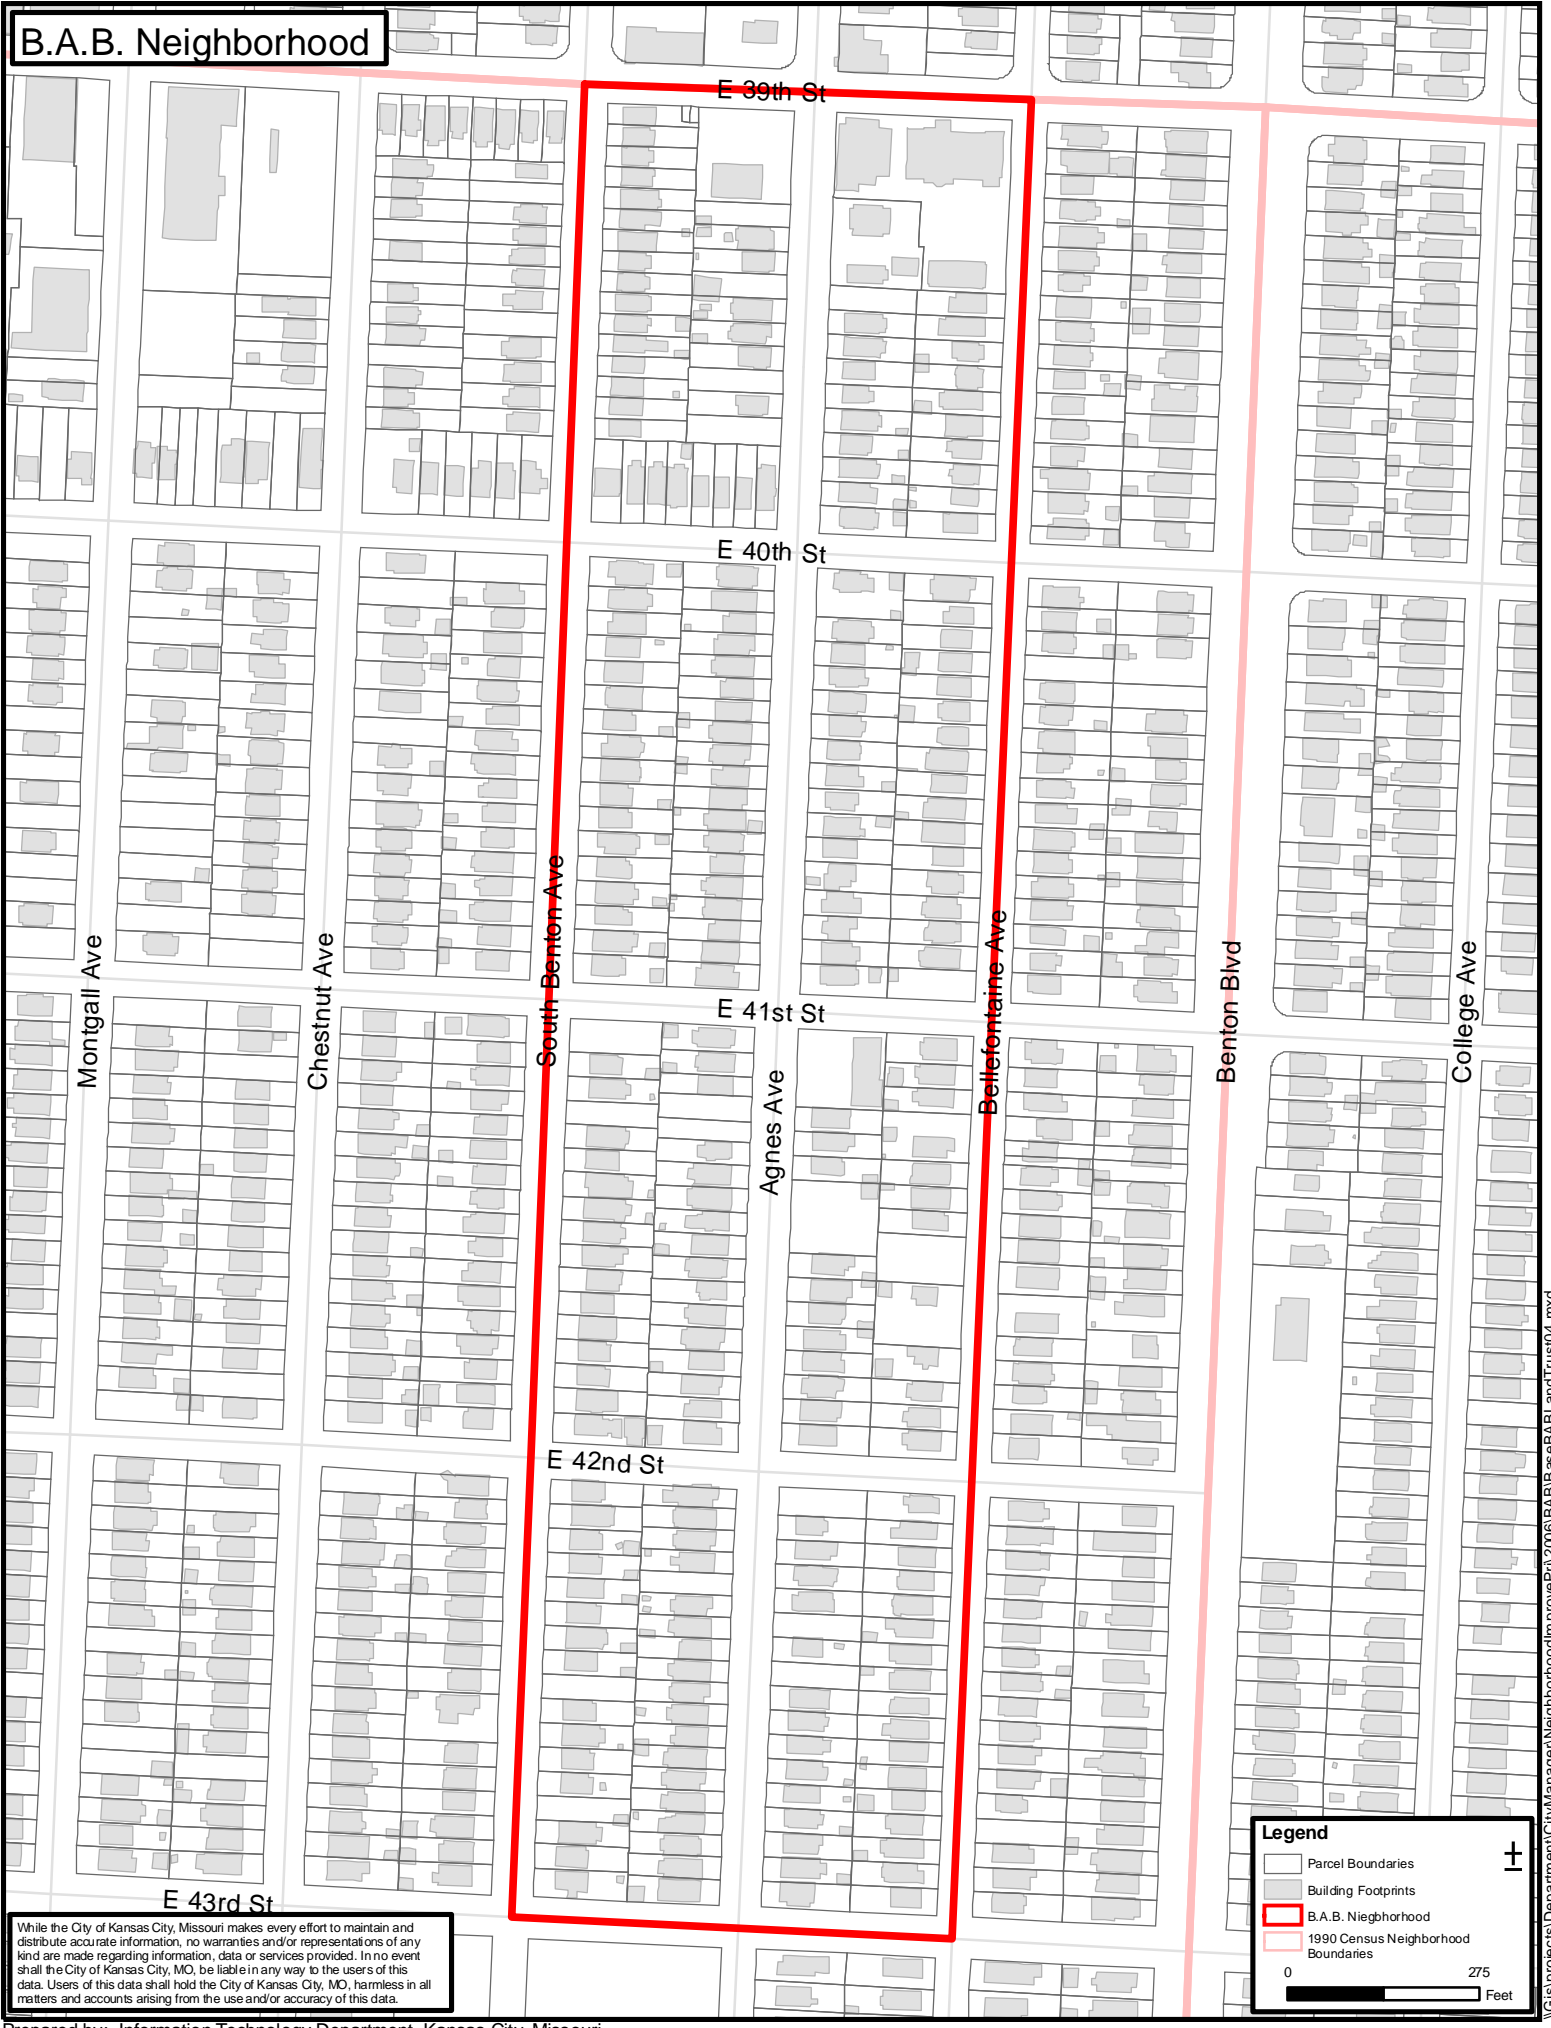

B.A.B. Neighborhood

Legend

- Parcel Boundaries
- Building Footprints
- B.A.B. Neighborhood
- 1990 Census Neighborhood Boundaries

0 275 Feet

\\gis\projects\Department\CityManager\Neighborhood\improve\2006\B.A.B.\Base\B.Land\Trust04.mxd