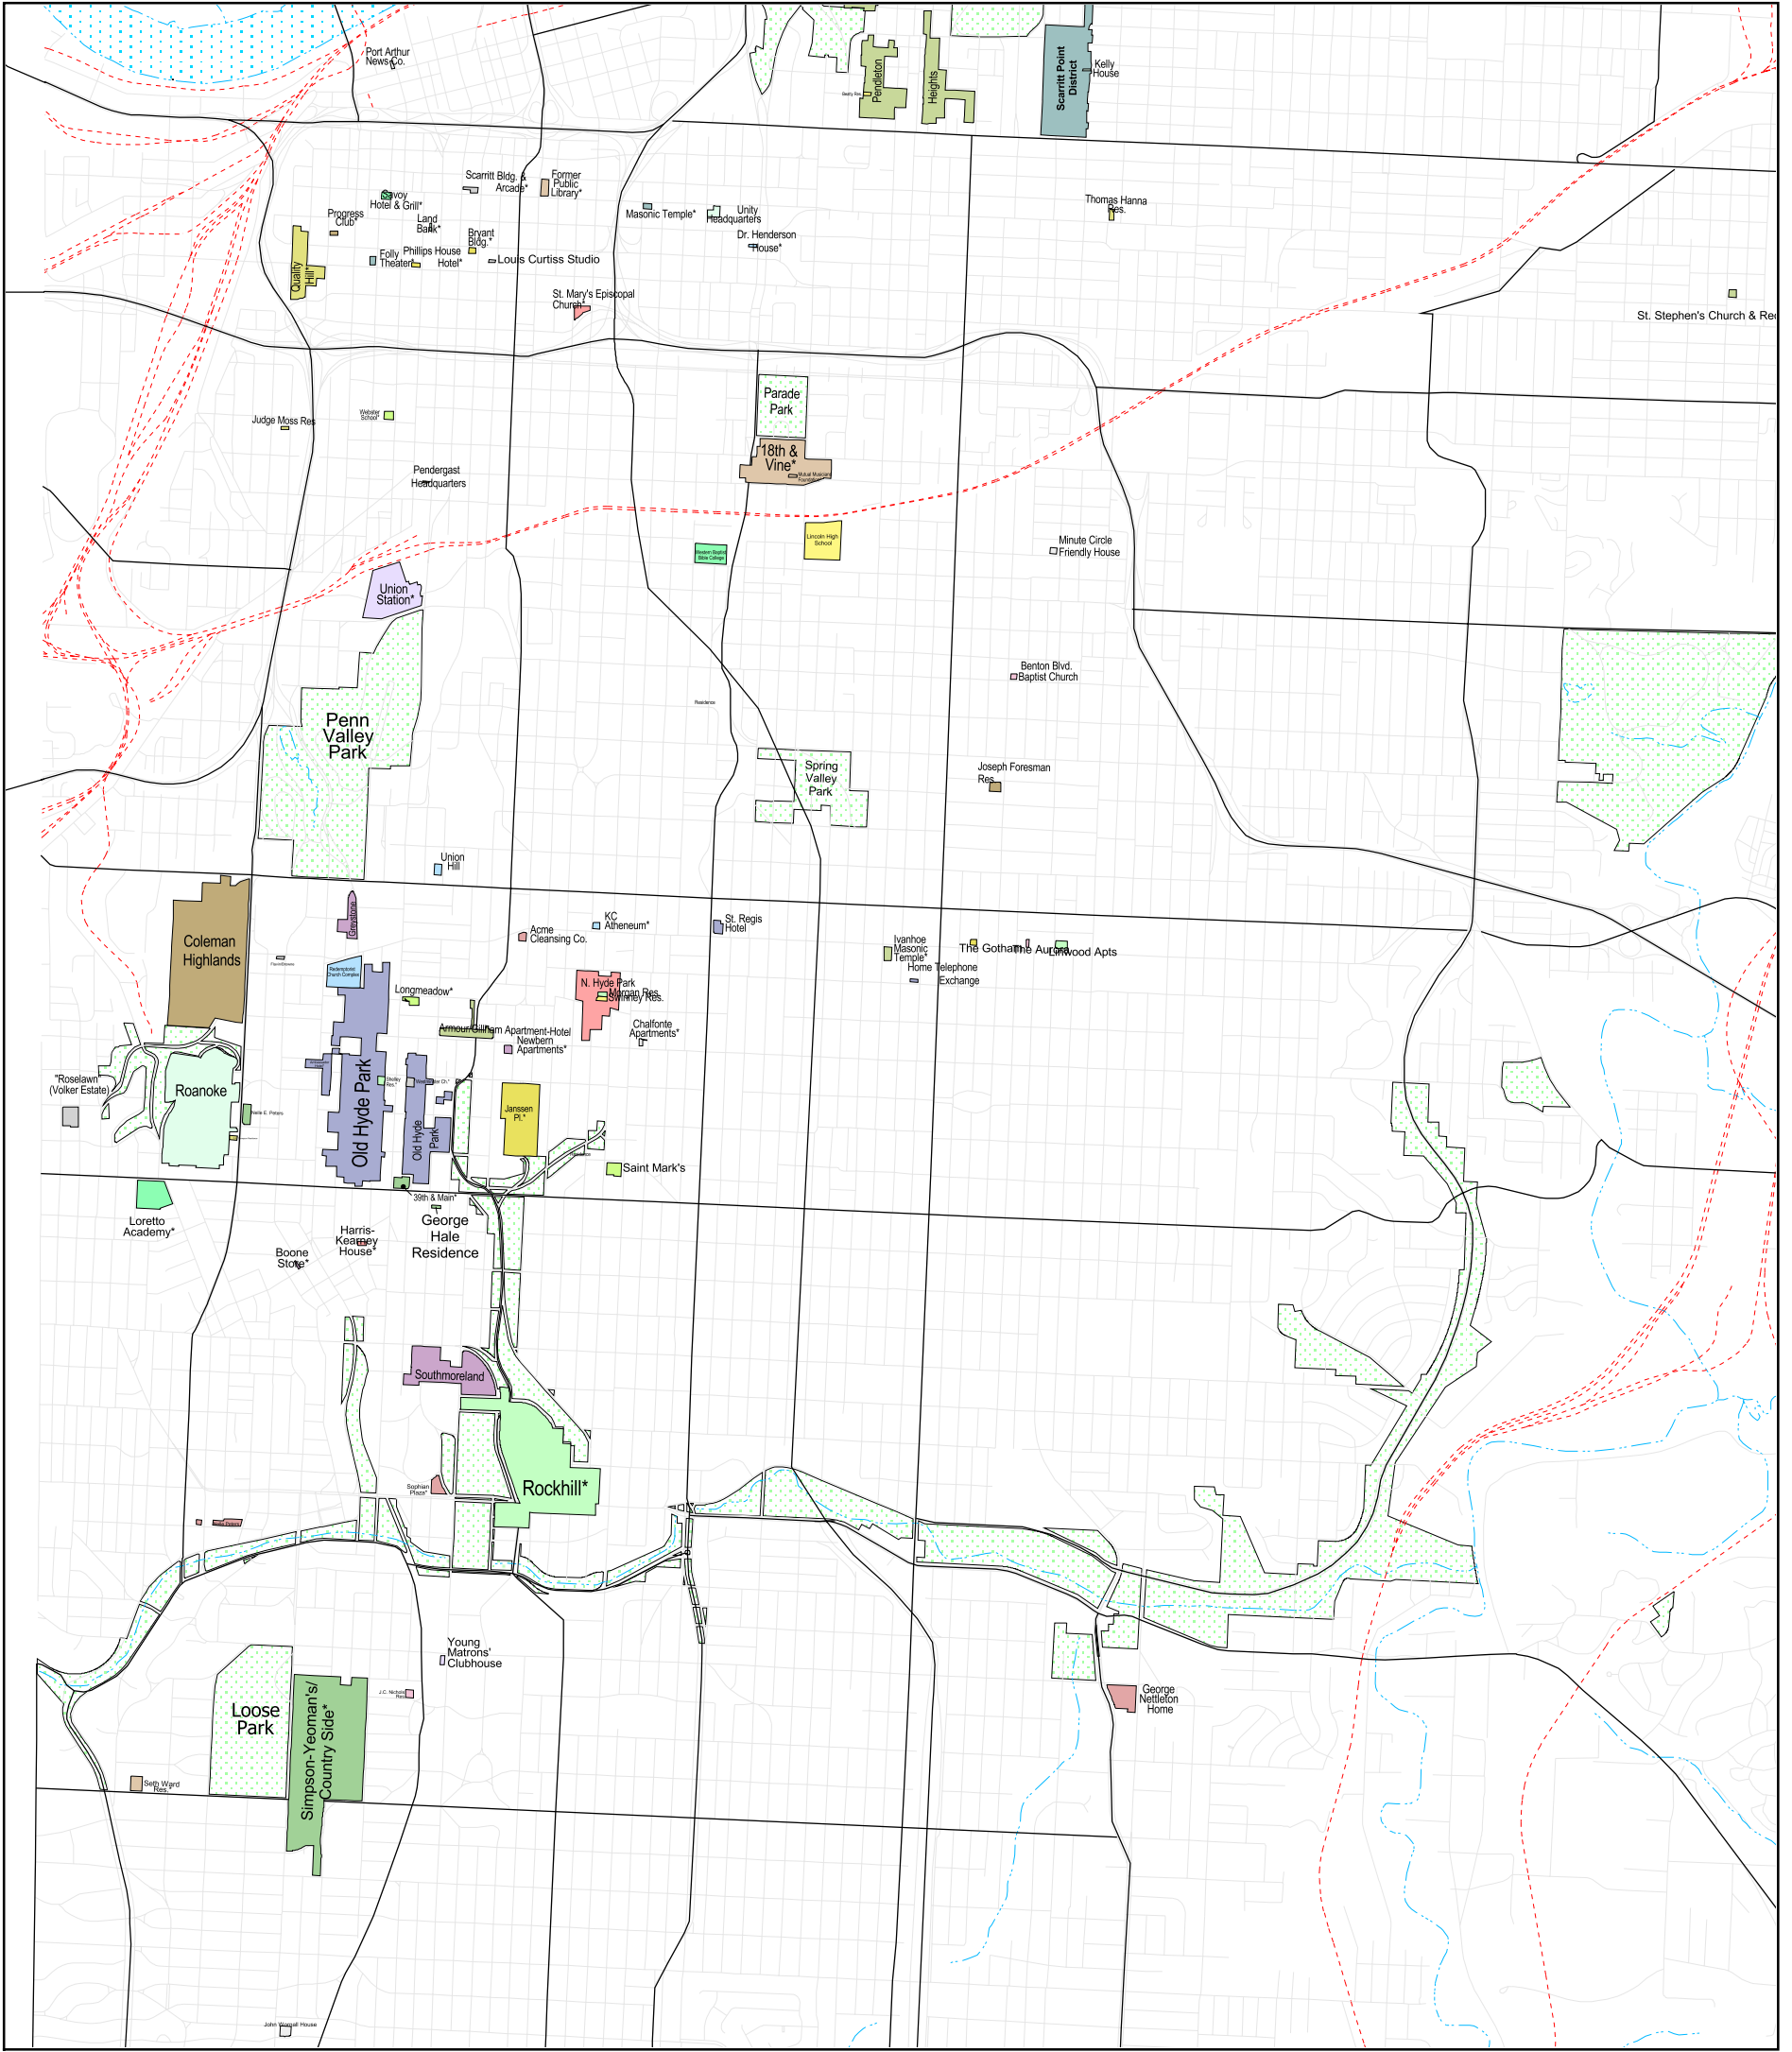

Overview Map

Landmarks not shown on Overview Map

Compton Residence

Woodneath

Van Noys Residences

Alexander Majors House

John Wornall House

Kansas City Register of Historic Places Districts and Individual Landmarks

various colors Kansas City Register Districts and Sites
 green stippled Parks